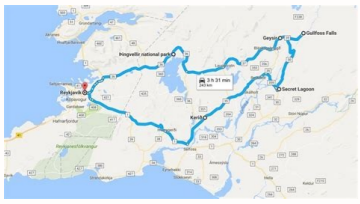

Iceland map pdf

Iceland maple syrup. Iceland map with attractions. Iceland map world. Iceland map europe. Iceland map location. Iceland map google. Iceland map with cities. Iceland map outline.