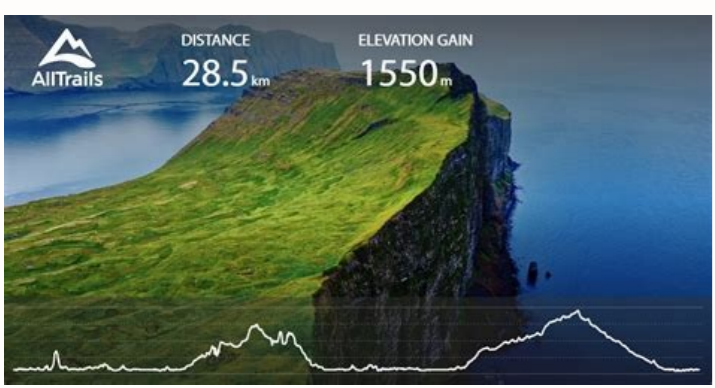

Iceland map pdf

Iceland maple syrup. Iceland map with attractions. Iceland map world. Iceland map europe. Iceland map location. Iceland map google. Iceland map with cities. Iceland map outline.